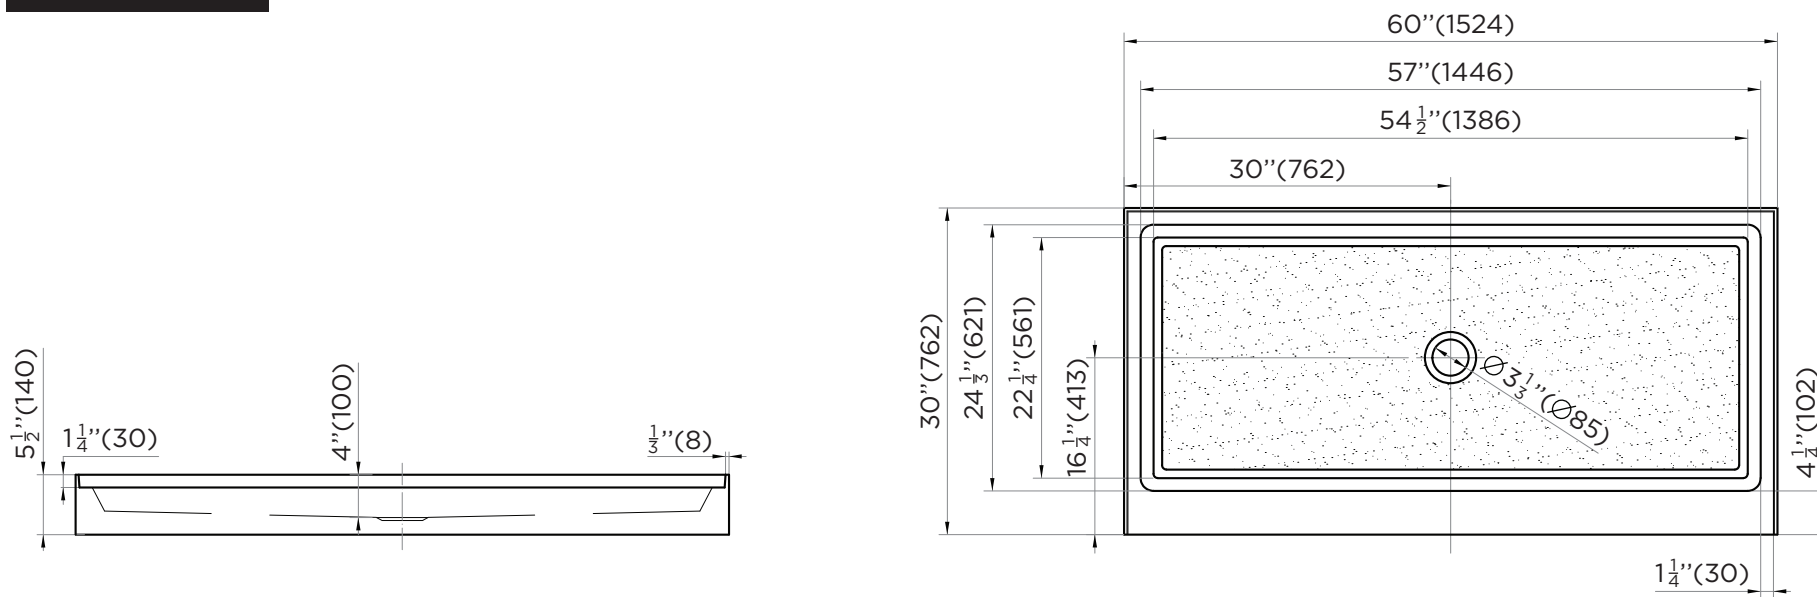

SPECIFICATIONS / TECHNICAL DATA

SHOWER BASE

SINGLE THRESHOLD

ATTENTION! Dimensions may vary by up to 3/8". It is highly recommended to pull all dimensions of actual model for installation and measuring purposes.